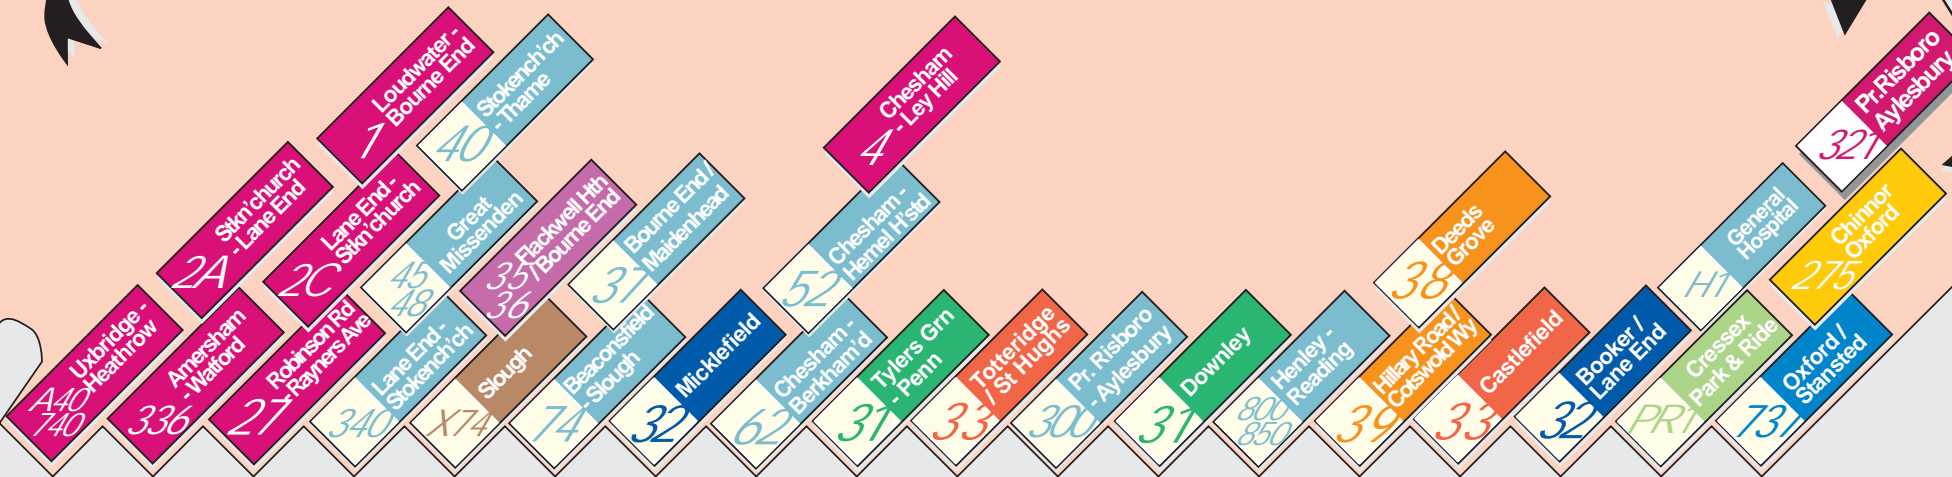

Bridge Street

Taxi Rank  
Pedestrian Access

Mendy Street

- 1
- 2
- 3
- 4
- 5
- 6
- 7
- 8
- 9
- 10
- 11
- 12
- 13
- 14
- 15
- 16
- 17
- 18

- Gate A
- Gate B
- Gate C
- Gate D
- Gate E
- Gate F
- Exit G

Waiting Area

Waiting Area

Carousel Office

Food Fountain

Exit to Eden Centre & town centre

Subway

Info Area

Arriva Office

**High Wycombe Bus Station**  
 Main Departure Bays from 3rd January 2012  
 See separate notices for other services

Toilets

Exit to Sainsbury's & Oxford Rd.